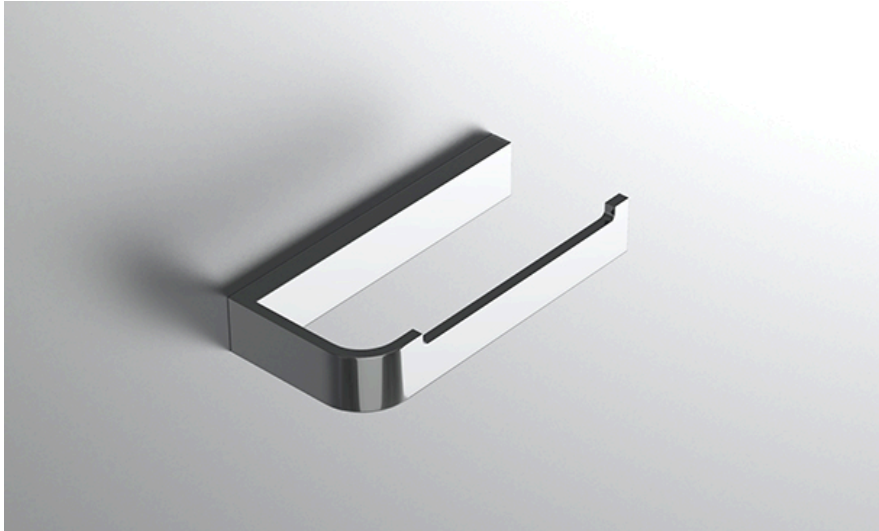

## FEATURES

- Premium 304 Grade Stainless Steel
- Solid Mount Construction
- Concealed Installation Hardware
- State of the art wall anchors included for installation on Dry wall or Tile